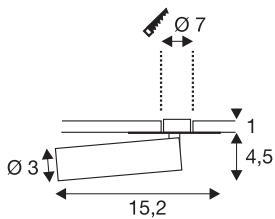

KARPO

recessed fitting, single-headed, LED, 3000K, black, flat canopy, 7.5W

KARPO series lights are available in white and black. It has a spot in a cylindrical shape which can be individually aligned via the hinge on the flat canopy. The swivel and tilting range allows you to optimally light up the room. The integrated premium LEDs provide high energy efficiency. In addition, the luminaire has a high colour rendering index of over 90. To operate, the single-headed FRAME Spots needs a suitable constant current driver rated at 500mA.

TECHNICAL DATA

Item no.:	152380
Secondary power / secondary voltage	500mA
Length	15.2 cm
Height	5.5 cm
Diameter	3 cm
Installation diameter	7 cm
Installation depth	2 cm
Net weight	0.175 kg
Gross weight	0.278 kg
IP Code	IP 20
Safety class	III
Assembly	Recessed
Assembly details	Ceiling, Wall
Wattage	7.5 W
Lumen	450 lm
Colour temperature	3000 Kelvin
Beam angle	40 °
Color	black
CRI	90
LXXBXX data	L70B50
Maximum ambient temperature	40 °C
BIG WHITE Page	400

Light Source

916381	 The logo consists of a vertical rectangle with 'A' on top and 'G' on the bottom, followed by a yellow arrow pointing right with the letter 'E' inside it.
--------	---

Accessories

464091	LED DRIVER , 9VA, 500-mA, incl. strain relief
--------	---