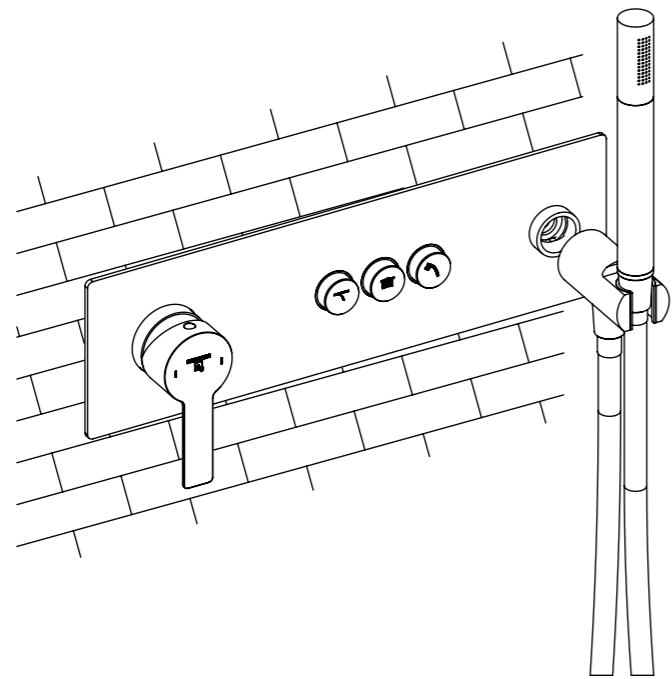

8

für alle Einhebelmischarmaturen
for all single lever mixer

9

390 2232 S