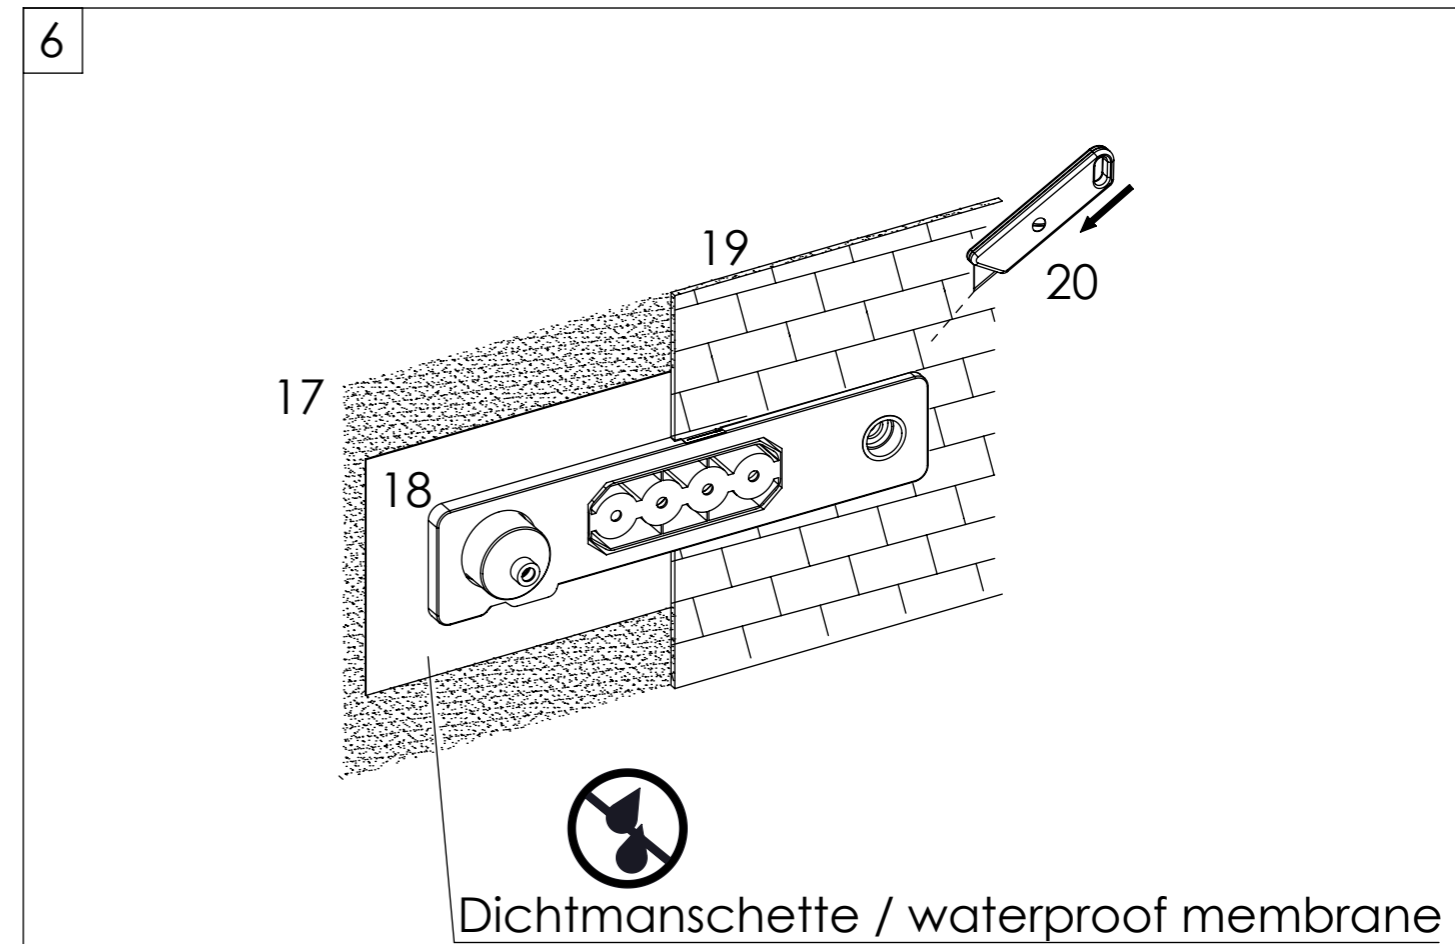

Unteputz-Einhebelmischer / Thermostat 3/4"

Concealed single lever / thermostatic 3/4"

Art.Nr. 390 2232

Technische Zeichnung / technical drawing

Installation / Installation

Installation / Installation

Installation / Installation