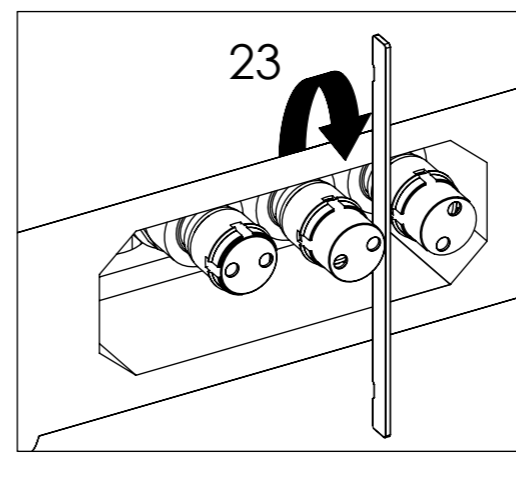

Unteputz-Einhebelmischer / Thermostat 3/4"

Concealed single lever / thermostatic 3/4"

Art.Nr. 390 2232

Technische Zeichnung / technical drawing

Installation / Installation

Installation / Installation

Installation / Installation