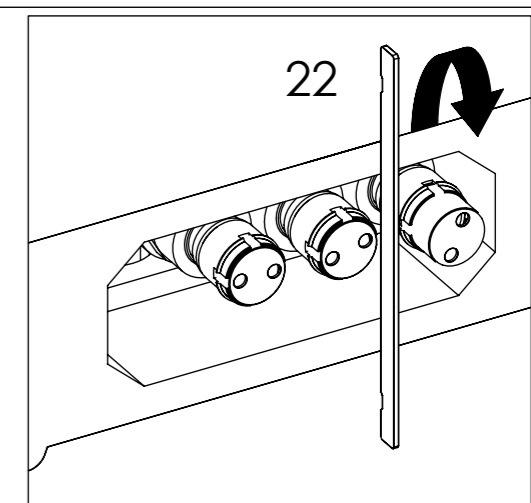

Unteputz-Einhebelmischer / Thermostat 3/4"

Concealed single lever / thermostatic 3/4"

Art.Nr. 390 2232

Technische Zeichnung / technical drawing

Installation / Installation

Installation / Installation

Installation / Installation