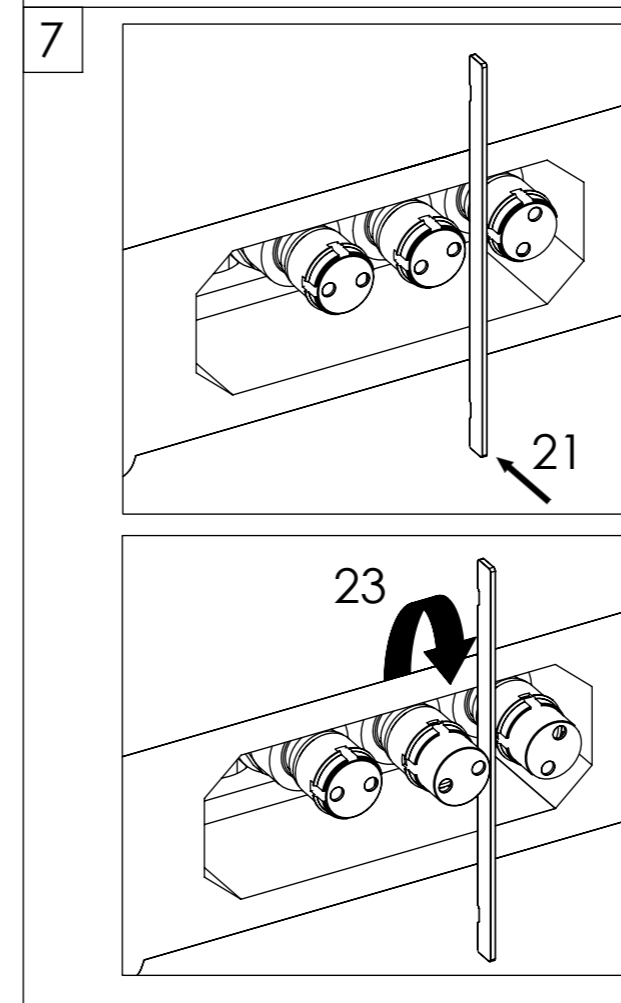

Unteputz-Einhebelmischer / Thermostat 3/4"

Concealed single lever / thermostatic 3/4"

Art.Nr. 390 2232

Technische Zeichnung / technical drawing

Installation / Installation

Installation / Installation

Installation / Installation