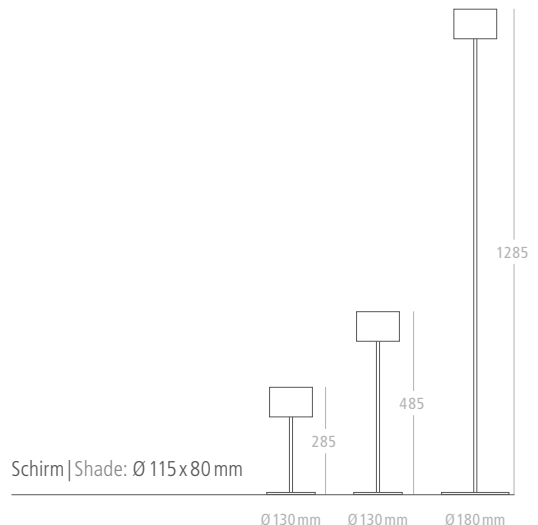

In addition to our regular porcelain shades, we offer a special limited »TJAO Gold Edition« – its shade is exclusively hand-painted with 24 carat gold and its stem and base are gilded to match.

Schirmdekore | Shade patterns

Stablänge | Stem Length

- 02 285 mm
- 04 485 mm
- 12 1285 mm

BESTELLNUMMERN | ORDER CODES

Standard **QTJ NS | ___ | ___ | -D**
QTJ NS | ___ | ___ | -LED
Gold-Edition **QTJ GG PGD | ___ | -D**
QTJ GG PGD | ___ | -LED

Bitte ergänzen Sie die Bestellnummer um den Code für Schirmdekor und Länge
Please add the codes for the shade pattern and stem length

- LED** 230 V / 350 mA | 480 Lm | 5,5 W | 2700 K
- HALO** 230 V | 33 W | QT-14