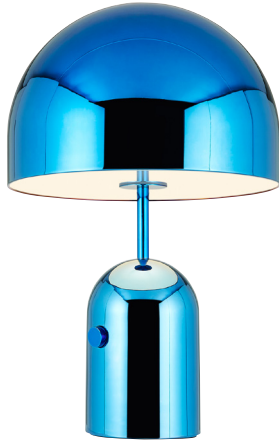

BELL TABLE LARGE

Bell is an exercise in reductionism, formed from pressed steel then plated in Brass, Copper, Chrome, Iridescent PVD Blue and Glossy Black. Bell's reflective surface allows it to take on the characteristics of its surroundings. Available across Table and Floor.

BELL TABLE LARGE EU

Code

Blue BET02BLEU

Black BET02BKEU

Chrome BET02CHEU

Year of Design 2017
Material Steel

Bulb Spec E27 60W (max). Bulb not included.
Cable Spec 200cm/78.7in black fabric cable.

Dimmability Dimmer switch on base.

BELL TABLE LARGE

Process

Formed from press steel then plated in chrome, iridescent PVD blue and glossy black.

Cleaning Instructions

Clean with a soft dry cloth only. Do not use polishing agents, water or abrasive materials when cleaning. Always switch on off the electricity supply before cleaning.

Country of origin

Taiwan

Packaging

Height	0.77 m
Width	0.46 m
Length	0.46 m
Weight	10 kg

Product weight

8 kg

Recommended Megaman LED

E27 GLS