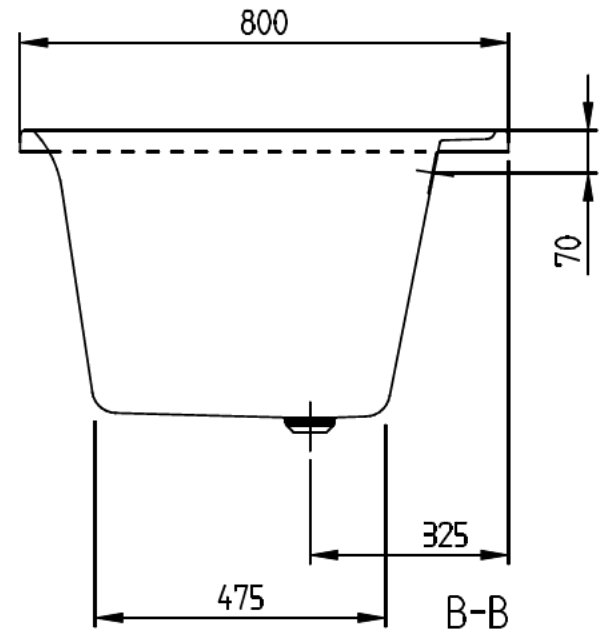

UBA180COR2DV

COLLARO 1800x800 UBA180COR2	
V02/ 05-02-2020	Villeroy & Boch 1748