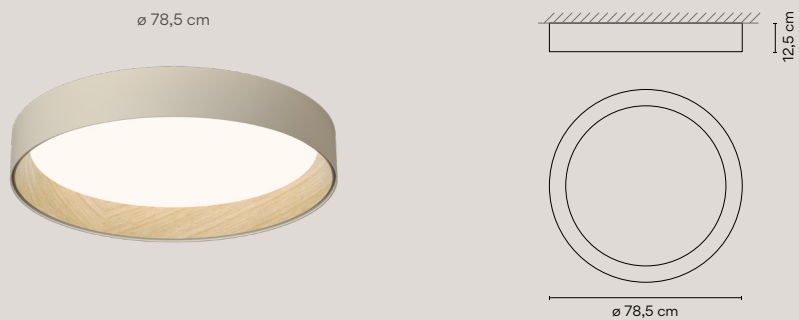

# Duo

Design by Ramos & Bassols.

Ceiling

4872 p.17

## 4872

1 x LED PLATE 50 W.

/ 1A:

Led 2700 K. CRI >80. 5127 lm. 102,54 lm/W.

/ 4A:

Led 4000 K. CRI >80. 5926,81 lm. 118,54 lm/W.

Driver Constant Voltage 24V. 110-240V. 50/60Hz.

Dimmer DALI + 1-10V + Push

Diffuser: Polycarbonate.

Body: Aluminum.

Shade: Oak wood.

Weight 17 Kg.

4872 18 /1A Matt graphite lacquer (Adapta RF9913WX) ●

4872 18 /4A Matt graphite lacquer (Adapta RF9913WX) ●

4872 58 /1A Matt cream lacquer (RAL 7044) ●