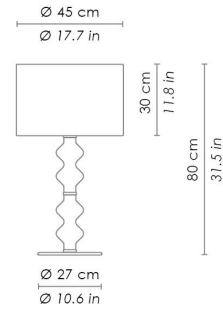

Big table lamp.
The collection can be customized in sizes, shapes and colours.

CODE	COLOR	
LON0201B	Clear	
LON0204B	Clear amber	
LON0205B	Clear amethyst	
LON0209B	Clear grey	
LON0220B	Clear light blue	
LON0221B	Clear silver	
LON0222B	Clear antique gold	
LON0223B	Clear bronze	
LON0224B	Clear pink gold	

DIMENSIONS AND HOLES

Dimensions $\varnothing$ 45 -h 80 cm / $\varnothing$ 17,7 - h 31,5 in

ILLUMINOTECHNICAL SPECIFICATIONS

Source E27
Total Watt 3 x 70 W HS
Lamp life minimum 3 years guaranteed

ELECTRICAL SPECIFICATIONS

Driver included
Voltage 220-240 V
Frequency 50-60 Hz