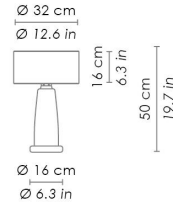

Design Federico de Majo 2015

Handcrafted mouth-blown glass in various colours, a combination of transparency and glass paste. Chromed - painted metal parts and white fabric lampshade. Customizable product.

CODE	COLOR	
LPR0101B	Clear	
LPR0106B	Orange	
LPR0107B	Blue	
LPR0109B	Grey	
LPR0111B	Red	
LPR0113B	Apple green	

DIMENSIONS AND HOLES

Dimensions Ø 32 - h 50 cm / Ø 12,6 - h 19,7 in

ILLUMINOTECHNICAL SPECIFICATIONS

Source	E14 + E27
Type	1 x E14 + 1 x E27
Total Watt	28-70 W HS
Lamp life	minimum 3 years guaranteed

ELECTRICAL SPECIFICATIONS

Driver	included
Voltage	220-240 V
Frequency	50 - 60 Hz

PHYSICAL SPECIFICATIONS