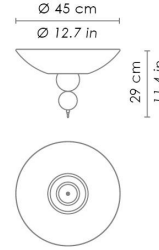

REGOLO

CEILING

E27

IP20

AI LIGHTS
LATTI

Handcrafted mouth-blown glass with "balloton" relief finish in various colours. Chromed or painted metal parts. Transparent cabling. Customizable product.

CODE	COLOR	
LRG1501	Clear	
LRG1502	Clear black	
LRG1504	Clear amber	
LRG1505	Clear amethyst	
LRG1511	Clear red	
LRG1521	Clear silver	
LRG1522	Clear antique gold	
LRG1523	Clear bronze	
LRG1524	Clear pink gold	

DIMENSIONS AND HOLES

Dimensions $\varnothing$ 45 - h 29 cm / $\varnothing$ 12,7 - h 11,4 in

ILLUMINOTECHNICAL SPECIFICATIONS

Source	E27
Type	3xE27
Total Watt	3 x 70 W HS
Lamp life	minimum 3 years guaranteed

ELECTRICAL SPECIFICATIONS

Driver	included
Voltage	220-240 V
Frequency	50 - 60 HZ