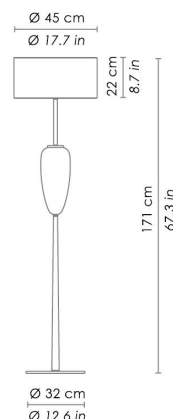

SHOW

FLOOR

E27

IP20

AI LIGHTS
LATTI

Design Federico de Majo 2015

Handcrafted mouth-blown glass in four shapes and in various colours that recall the shades of lagoon landscapes. Chromed metal parts and black lampshade + chrome PVC, black + gold PVC or white fabric lampshade.

Transparent cabling. Customizable product.

CODE	COLOR

LSH1201B

Clear

LSH1204B

Amber

LSH1205B

Amethyst

LSH1209B

Grey

LSH1211B

Red

LSH1220B

Light blue

LSH1221N

Chrome black

LSH1222N

Gold black

DIMENSIONS AND HOLES

Dimensions

Ø 45 - h 171 cm / Ø 17,7 - h 67,3 in

ILLUMINOTECHNICAL SPECIFICATIONS

Source

E27

Total Watt

105 W HS

Lamp life

minimum 3 years guaranteed

ELECTRICAL SPECIFICATIONS

Driver

included

Voltage

220-240 V

Frequency

50 - 60 Hz